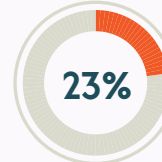

### 2024 STUDENT IMPACT

Last year staff and volunteers had **6,930** academic and future planning conversations and **6,282** social-emotional conversations with students

- 128 High School graduates
- 272 High School students
- 187 Middle School students

### TODAY'S TORCH STUDENTS

Come from homes where English is not the primary spoken language

Are students of color

Are from low-income homes

**810**  
TORCH  
GRADUATES  
IN THE PAST  
20 YEARS!

### TORCH CLASS OF 2024

of TORCH seniors at NHS graduated on time

of seniors continued their education with college or Rotary exchange

of seniors entered the workforce or military service