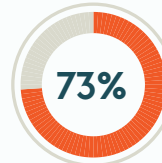

TODAY'S TORCH STUDENTS

Come from homes where English is not the primary spoken language