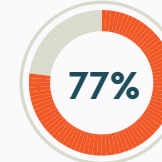

### 2024 STUDENT IMPACT

Last year staff and volunteers had **6,930** academic and future planning conversations and **6,282** social-emotional conversations with students

- 128 High School graduates
- 272 High School students
- 187 Middle School students

### TODAY'S TORCH STUDENTS

Come from homes where English is not the primary spoken language

Are students of color

Are from low-income homes

**810**  
TORCH  
GRADUATES  
IN THE PAST  
20 YEARS!

### TORCH CLASS OF 2024

of TORCH seniors at NHS graduated on time

of seniors continued their education with college or Rotary exchange

of seniors entered the workforce or military service