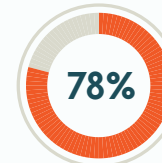

### 2024 STUDENT IMPACT

Last year staff and volunteers had **6,930** academic and future planning conversations and **6,282** social-emotional conversations with students

- 128 High School graduates
- 272 High School students
- 187 Middle School students

### TODAY'S TORCH STUDENTS

Come from homes where English is not the primary spoken language

Are students of color

Are from low-income homes

**810**  
TORCH  
GRADUATES  
IN THE PAST  
20 YEARS!